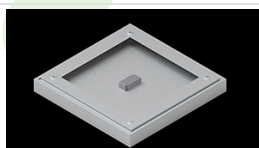

Product: EUROPANEL LED 4800 PLX E IP65 34 840 600X600

Index: 19.4265.2221.34

Description

Modern LED panel for installation in suspended ceilings or directly on the ceiling. Equipped with the highly efficient LED sources. Luminaire body made from aluminum. PMMA opal diffuser. Colour of luminary - white. Luminary dedicated for the public use structure like offices, conference rooms, classrooms, lecture halls etc. The level of protection against solid substances, dust and moisture penetration is IP65.

Mechanical data

Assembly	mounted in module ceilings, plasterboard ceilings (using accessories) or surface mounted (using accessories)
Material	aluminum
Color	RAL 9016 (white)
Diffuser	PLX (PMMA opal)
Impact resistant	IK04
Weight [kg]	3,63
Dimensions [mm]	596 x 596 x 36

A graph of light

Accessories

Index 2C1A7392-34R

Name EUROPANEL / BACKPANEL / RIM
COMPACT LED RECESSED
ACCESSORIES 34 / 600X600

Index 19.3213.0073.34

Name BACKPANEL LED SURFACE
ACCESSORIES 34 / 600X600

Index 19.3213.0082.34