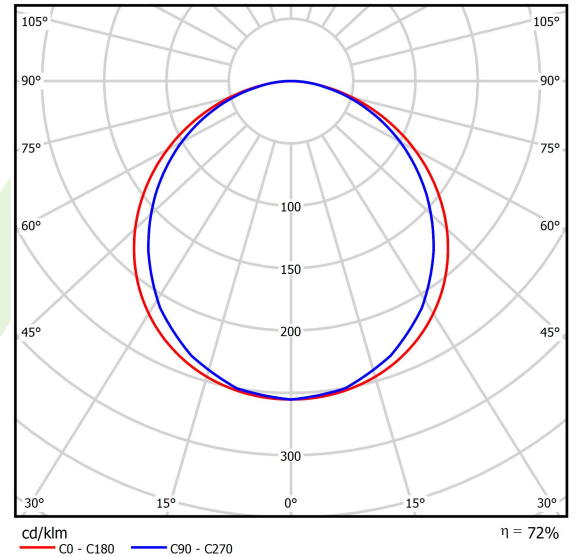

Accessories

Index 2C1A7392-34R
Name EUROPANEL / BACKPANEL / RIM COMPACT LED RECESSED ACCESSORIES 34 / 600X600

Index 19.3213.0073.34
Name BACKPANEL LED SURFACE ACCESSORIES 34 / 600X600

Index 19.3213.0082.34
Name BACKPANEL LED SURFACE ACCESSORIES COMPACT 34 / 600X600

Index 19.3213.0083.34
Name BACKPANEL LED SURFACE ACCESSORIES BASIC 34 / 600X600x70