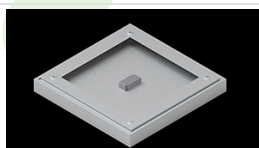

Index 19.3213.0073.34

Name BACKPANEL LED SURFACE
ACCESSORIES 34 / 600X600