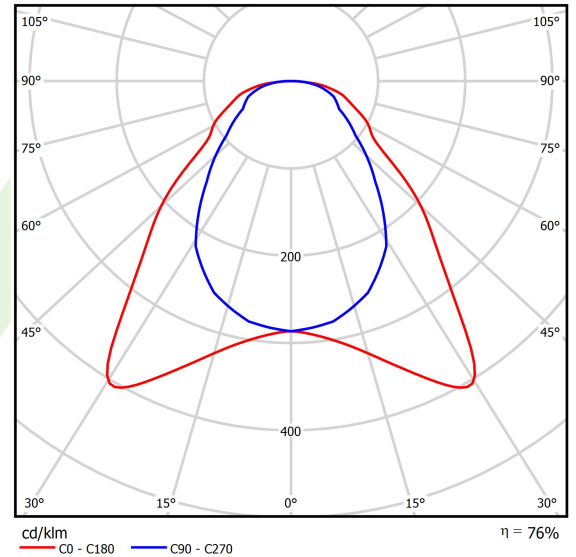

Accessories

Index 2C1A7392-34R
Name EUROPANEL / BACKPANEL / RIM COMPACT LED RECESSED ACCESSORIES 34 / 600X600

Index 19.3213.0073.34
Name BACKPANEL LED SURFACE ACCESSORIES 34 / 600X600

Index 19.3213.0082.34
Name BACKPANEL LED SURFACE ACCESSORIES COMPACT 34 / 600X600

Index 19.3213.0083.34
Name BACKPANEL LED SURFACE ACCESSORIES BASIC 34 / 600X600X70