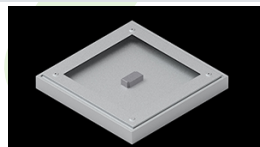

Product: EUROPANEL LED 4800 MICRO-PRM EDD IP65 34 840 600X600

Index: 19.4265.1223.34

Description

Modern LED panel for installation in suspended ceilings or directly on the ceiling. Equipped with the highly efficient LED sources. Luminaire body made from aluminum. PMMA opal diffuser. Colour of luminary - white. Luminary dedicated for the public use structure like offices, conference rooms, classrooms, lecture halls etc. The level of protection against solid substances, dust and moisture penetration is IP65.

Product information

Category	Recessed luminaires
Family	EUROPANEL LED IP65
Name	EUROPANEL LED 4800 MICRO-PRM EDD IP65 34 840 600X600
Index	19.4265.1223.34

Light and electrical data

Light source	LED
Luminous flux LED [lm]	4582
LED power [W]	26
Luminaire luminous flux [lm]	3469
Power of luminaire [W]	29,3
Luminaire's light efficiency [lm/W]	118,4
Color of the light [K]	4000
CRI	>80
SDCM (LED sources)	3
Beam angle [°]	(C0-C180) / (C90-C270) - 93° / 82,6°
Photobiological risk class (IEC/EN 62471)	RG0
Protection against electric shock	II
Protection degree	IP65
Voltage	220..240 V, 50..60 Hz
Lifetime of LED sources [h]	100000 (1) / 80000 (2)
Lx/By	L70/B10 (1) / L80/B10 (2)
Operating temperature range [°C]	5 ÷ 30
Driver	DIM DALI (EDD)
Power factor cos φ	>0,95
Circuit load capacity	20 (B10), 30 (B16), 32 (C10), 52 (C16)

Mechanical data

Assembly	mounted in module ceilings, plasterboard ceilings (using accessories) or surface mounted (using accessories)
Material	aluminum
Color	RAL 9016 (white)
Diffuser	Micro-PRM (micro-prismatic diffuser PMMA)
Impact resistant	IK04
Dimensions [mm]	596 x 596 x 36

A graph of light

Accessories

Index 2C1A7392-34R
Name EUROPANEL / BACKPANEL / RIM COMPACT LED RECESSED ACCESSORIES 34 / 600X600

Index 19.3213.0073.34
Name BACKPANEL LED SURFACE ACCESSORIES 34 / 600X600

Index 19.3213.0082.34
Name BACKPANEL LED SURFACE ACCESSORIES COMPACT 34 / 600X600