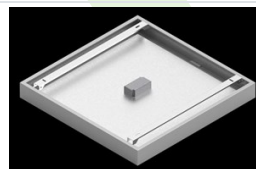

Product: EUROPANEL LED 4800 MICRO-PRM EDD IP65 34 840 600X600

Index: 19.4265.1223.34

Description

Modern LED panel for installation in suspended ceilings or directly on the ceiling. Equipped with the highly efficient LED sources. Luminaire body made from aluminum. PMMA opal diffuser. Colour of luminary - white. Luminary dedicated for the public use structure like offices, conference rooms, classrooms, lecture halls etc. The level of protection against solid substances, dust and moisture penetration is IP65.

Mechanical data

Assembly	mounted in module ceilings, plasterboard ceilings (using accessories) or surface mounted (using accessories)
Material	aluminum
Color	RAL 9016 (white)
Diffuser	Micro-PRM (micro-prismatic diffuser PMMA)
Impact resistant	IK04
Dimensions [mm]	596 x 596 x 36

A graph of light

Accessories

Index 2C1A7392-34R
Name EUROPANEL / BACKPANEL / RIM COMPACT LED RECESSED ACCESSORIES 34 / 600X600

Index 19.3213.0073.34
Name BACKPANEL LED SURFACE ACCESSORIES 34 / 600X600

Index 19.3213.0082.34
Name BACKPANEL LED SURFACE ACCESSORIES COMPACT 34 / 600X600