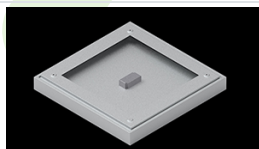

Product: EUROPANEL LED 3800 MICRO-PRM E IP65 34 840 600X600

Index: 19.4265.1121.34

Description

Modern LED panel for installation in suspended ceilings or directly on the ceiling. Equipped with the highly efficient LED sources. Luminaire body made from aluminum. PMMA opal diffuser. Colour of luminary - white. Luminary dedicated for the public use structure like offices, conference rooms, classrooms, lecture halls etc. The level of protection against solid substances, dust and moisture penetration is IP65.

Mechanical data

Assembly	mounted in module ceilings, plasterboard ceilings (using accessories) or surface mounted (using accessories)
Material	aluminum
Color	RAL 9016 (white)
Diffuser	Micro-PRM (micro-prismatic diffuser PMMA)
Impact resistant	IK04
Weight [kg]	5,7
Dimensions [mm]	596 x 596 x 36

A graph of light

Accessories

Index 2C1A7392-34R

Name EUROPANEL / BACKPANEL / RIM
COMPACT LED RECESSED
ACCESSORIES 34 / 600X600

Index 19.3213.0073.34

Name BACKPANEL LED SURFACE
ACCESSORIES 34 / 600X600

Index 19.3213.0082.34