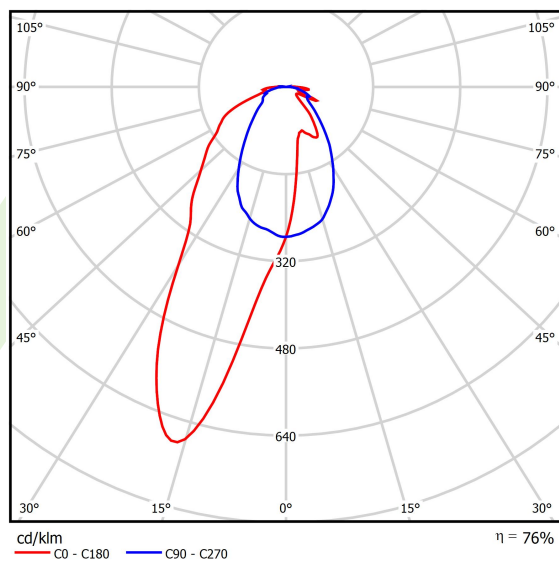

Mechanical data

Assembly	surface mounted on slings
Material	steel sheet
Color	RAL 9016 (white)
Diffuser	OPTICS (optical system based on lenses)
Impact resistant	IK04
Weight [kg]	2,9
Dimensions [mm]	1193 x 80 x 43

A graph of light