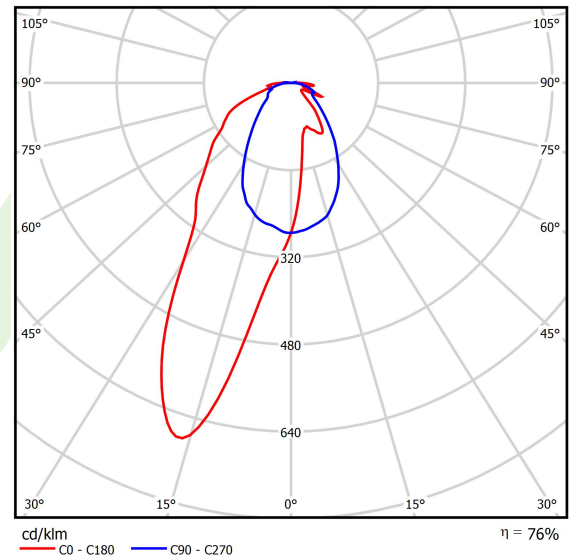

Mechanical data

Assembly	surface mounted on slings
Material	steel sheet
Color	RAL 9016 (white)
Diffuser	OPTICS (optical system based on lenses)
Impact resistant	IK04
Weight [kg]	2,5
Dimensions [mm]	1193 x 80 x 43

A graph of light