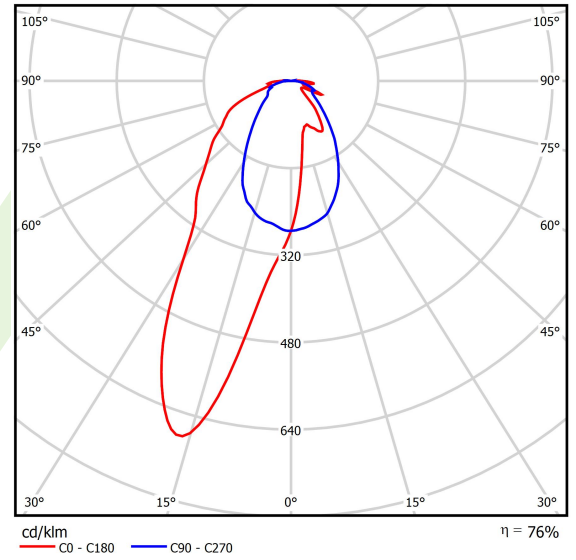

## Light and electrical data

Light source	LED
Luminous flux LED [lm]	4565
LED power [W]	23,4
Luminaire luminous flux [lm]	3489
Power of luminaire [W]	24,7
Luminaire's light efficiency [lm/W]	141,3
Color of the light [K]	4000
CRI	>80
SDCM (LED sources)	3
Beam angle [°]	asymmetric light distribution - Imax=-18°
Protection against electric shock	I
Protection degree	IP20
Voltage	220..240 V, 50..60 Hz
Lifetime of LED sources [h]	100000 (1) / 147000 (2)
Lx/By	L80/B10 (1) / L70/B50 (2)
Operating temperature range [°C]	5 ÷ 30
Driver	standard on/off (E)
Power factor cos φ	>0,95
Circuit load capacity	30 (B10), 48 (B16), 43 (C10), 70 (C16)

**A graph of light**