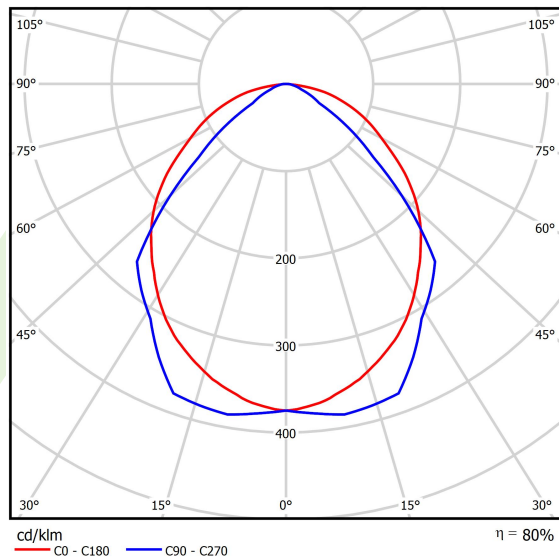

Mechanical data

Assembly	surface mounted on slings
Material	steel sheet
Color	RAL 9016 (white)
Diffuser	OPTICS (optical system based on lenses)
Impact resistant	IK04
Dimensions [mm]	1193 x 80 x 40

A graph of light