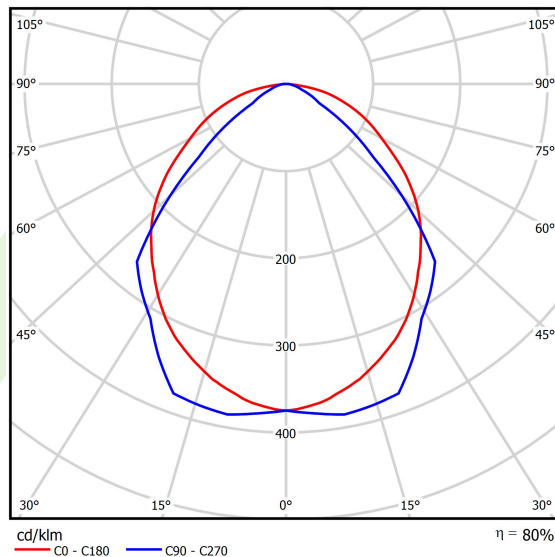

Mechanical data

Assembly	surface mounted on slings
Material	steel sheet
Color	RAL 9016 (white)
Diffuser	OPTICS (optical system based on lenses)
Impact resistant	IK04
Dimensions [mm]	1193 x 80 x 40

A graph of light