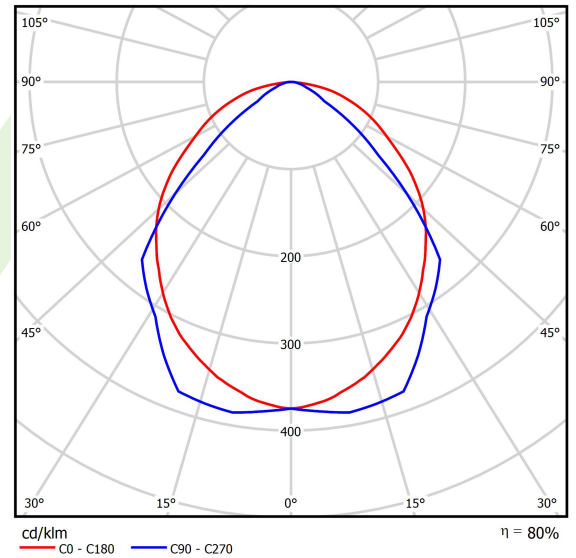

Mechanical data

Assembly	mounted in module ceilings as well as plasterboard ceilings, directly mounted to ceiling construction and surface mounted on slings using accessories
Material	steel sheet
Color	RAL 9016 (white)
Diffuser	OPTICS (optical system based on lenses)
Impact resistant	IK04
Dimensions [mm]	593 x 593 x 39
Mounting hole [mm]	610 x 610

A graph of light

Accessories

Index 19.3044.0002.34
Name Frame for ceiling mounting / 600X600

Index 2C1A7392
Name Adaptive frame for plasterboard ceiling (600x600)

Index 01ARNL-AGK625
Name Adaptive frame for plasterboard ceiling / 625X625

Index 19.3272.0101.34
Name SUSPENSION NEW TYPE-G+H 34 LENGHT 1,5M WIRE 3X SET TYPE-Y