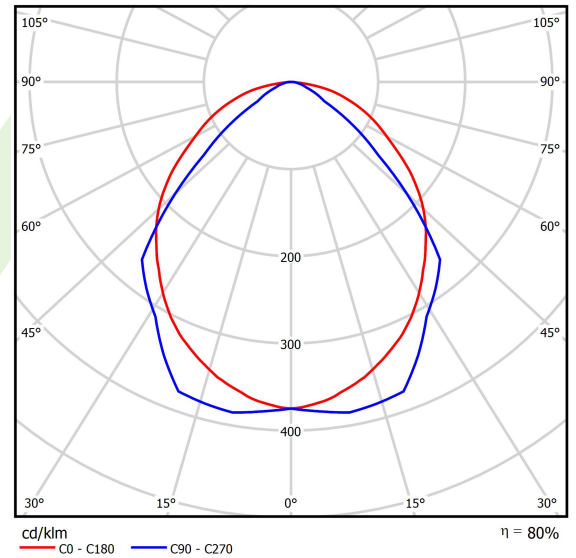

## Light and electrical data

Light source	<b>LED</b>
Luminous flux LED [lm]	<b>16660</b>
LED power [W]	<b>102</b>
Luminaire luminous flux [lm]	<b>13298</b>
Power of luminaire [W]	<b>114</b>
Luminaire's light efficiency [lm/W]	<b>116,6</b>
Color of the light [K]	<b>4000</b>
CRI	<b>&gt;80</b>
SDCM (LED sources)	<b>3</b>
Beam angle [°]	<b>(C0-C180) / (C90-C270) - 100,4° / 90,8°</b>
Protection against electric shock	<b>I</b>
Protection degree	<b>IP20</b>
Voltage	<b>220..240 V, 50..60 Hz</b>
Lifetime of LED sources [h]	<b>100000 (1) / 147000 (2)</b>
Lx/By	<b>L80/B10 (1) / L70/B50 (2)</b>
Operating temperature range [°C]	<b>5 ÷ 30</b>
Driver	<b>standard on/off (E)</b>
Power factor cos φ	<b>&gt;0,95</b>
Circuit load capacity	<b>7 (B10), 12 (B16), 12 (C10), 20 (C16)</b>