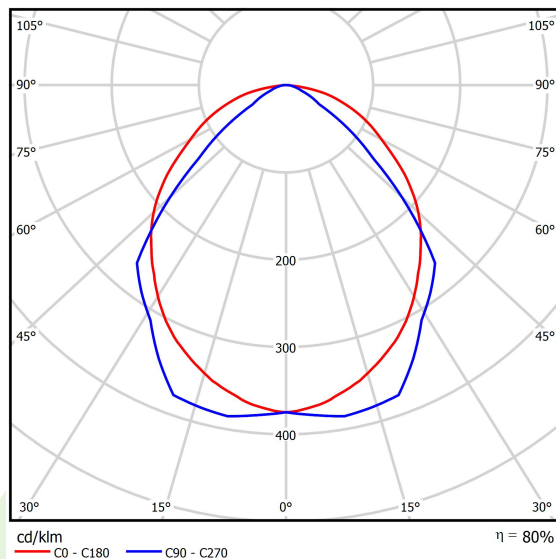

A graph of light