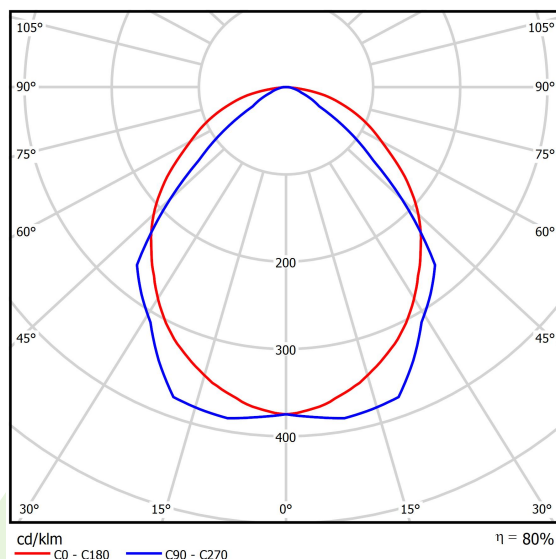

A graph of light