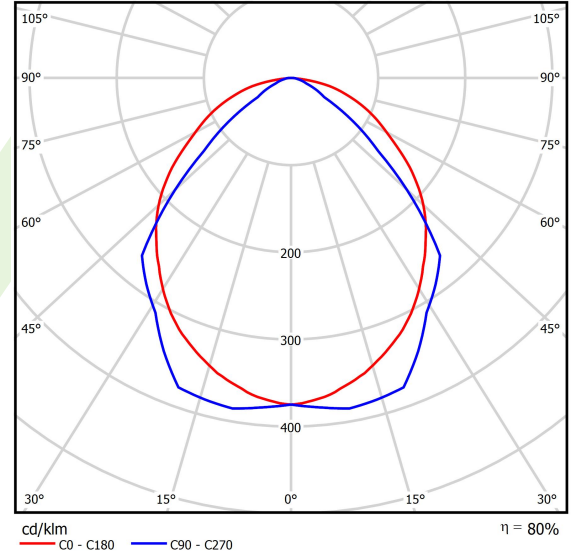

Mechanical data

Assembly	mounted in module ceilings, plasterboard ceilings (using accessories) or surface mounted on slings (using accessories)
Material	steel sheet
Color	RAL 9016 (white)
Diffuser	OPTICS (optical system based on lenses)
Impact resistant	IK04
Dimensions [mm]	593 x 293 x 39
Mounting hole [mm]	610 x 310

A graph of light

Accessories

Index 19.3272.0101.34

Name SUSPENSION NEW TYPE-G+H
34 LENGHT 1,5M WIRE 3X SET
TYPE-Y

Index 2C1A8939

Name Adaptive frame for plasterboard ceiling / 600X300