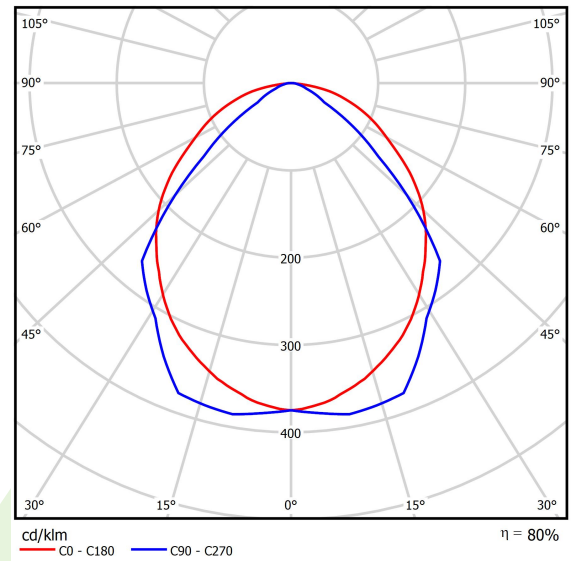

## Light and electrical data

Light source	<b>LED</b>
Luminous flux LED [lm]	<b>8330</b>
LED power [W]	<b>51</b>
Luminaire luminous flux [lm]	<b>6649</b>
Power of luminaire [W]	<b>57</b>
Luminaire's light efficiency [lm/W]	<b>116,6</b>
Color of the light [K]	<b>4000</b>
CRI	<b>&gt;80</b>
SDCM (LED sources)	<b>3</b>
Beam angle [°]	<b>(C0-C180) / (C90-C270) - 100,4° / 90,8°</b>
Protection against electric shock	<b>I</b>
Protection degree	<b>IP20</b>
Voltage	<b>220..240 V, 50..60 Hz</b>
Lifetime of LED sources [h]	<b>100000 (1) / 147000 (2)</b>
Lx/By	<b>L80/B10 (1) / L70/B50 (2)</b>
Operating temperature range [°C]	<b>5 ÷ 30</b>
Driver	<b>standard on/off (E)</b>
Power factor cos φ	<b>&gt;0,95</b>
Circuit load capacity	<b>16 (B10), 26 (B16), 23 (C10), 37 (C16)</b>

## A graph of light