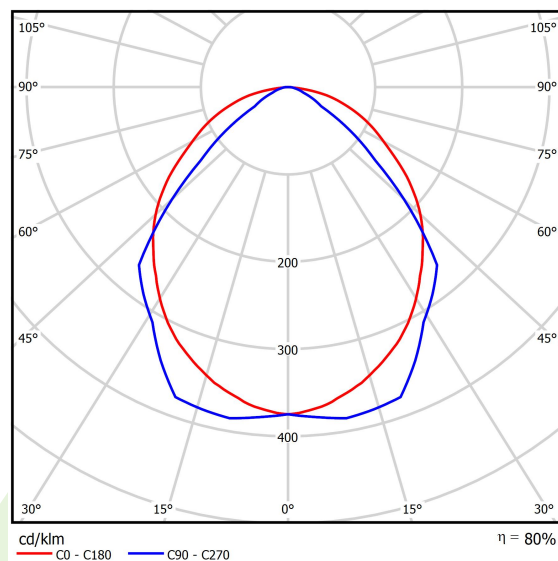

## Light and electrical data

Light source	<b>LED</b>
Luminous flux LED [lm]	<b>4565</b>
LED power [W]	<b>23,4</b>
Luminaire luminous flux [lm]	<b>3644</b>
Power of luminaire [W]	<b>24,7</b>
Luminaire's light efficiency [lm/W]	<b>147,5</b>
Color of the light [K]	<b>4000</b>
CRI	<b>&gt;80</b>
SDCM (LED sources)	<b>3</b>
Beam angle [°]	<b>(C0-C180) / (C90-C270) - 100,4° / 90,8°</b>
Protection against electric shock	<b>I</b>
Protection degree	<b>IP20</b>
Voltage	<b>220..240 V, 50..60 Hz</b>
Lifetime of LED sources [h]	<b>100000</b>
Lx/By	<b>L70/B50</b>
Operating temperature range [°C]	<b>5 ÷ 30</b>
Driver	<b>standard on/off (E)</b>
Power factor cos φ	<b>&gt;0,95</b>
Circuit load capacity	<b>12 (B10), 19 (B16), 20 (C10), 32 (C16)</b>

## A graph of light