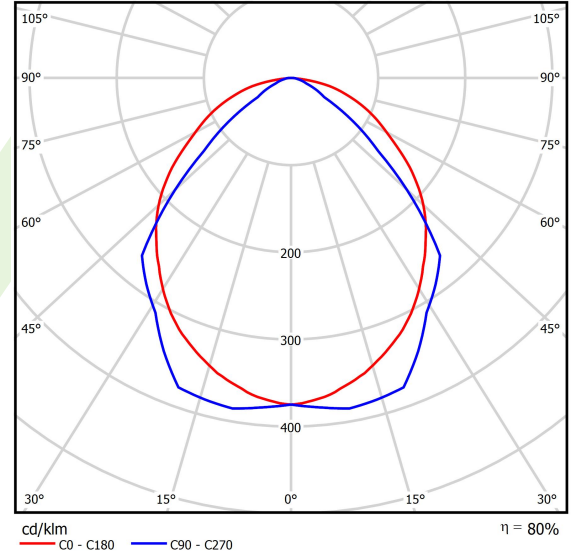

Mechanical data

Assembly	mounted in module ceilings, plasterboard ceilings (using accessories) or surface mounted on slings (using accessories)
Material	steel sheet
Color	RAL 9016 (white)
Diffuser	OPTICS (optical system based on lenses)
Impact resistant	IK04
Dimensions [mm]	593 x 293 x 39
Mounting hole [mm]	610 x 310

A graph of light

Accessories

Index 19.3272.0101.34
Name SUSPENSION NEW TYPE-G+H
34 LENGHT 1,5M WIRE 3X SET
TYPE-Y

Index 2C1A8939
Name Adaptive frame for plasterboard ceiling / 600X300