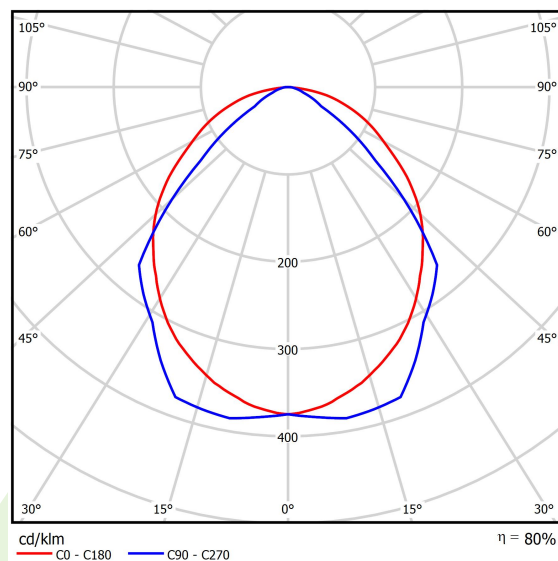

## Light and electrical data

Light source	<b>LED</b>
Luminous flux LED [lm]	<b>1420</b>
LED power [W]	<b>8</b>
Luminaire luminous flux [lm]	<b>1133</b>
Power of luminaire [W]	<b>9</b>
Luminaire's light efficiency [lm/W]	<b>125,9</b>
Color of the light [K]	<b>4000</b>
CRI	<b>&gt;80</b>
SDCM (LED sources)	<b>3</b>
Beam angle [°]	<b>(C0-C180) / (C90-C270) - 100,4° / 90,8°</b>
Protection against electric shock	<b>I</b>
Protection degree	<b>IP20</b>
Voltage	<b>220..240 V, 50..60 Hz</b>
Lifetime of LED sources [h]	<b>100000</b>
Lx/By	<b>L70/B50</b>
Operating temperature range [°C]	<b>5 ÷ 30</b>
Driver	<b>standard on/off (E)</b>
Power factor cos φ	<b>&gt;0,95</b>
Circuit load capacity	<b>108 (B10), 173 (B16), 108 (C10), 173 (C16)</b>

## A graph of light