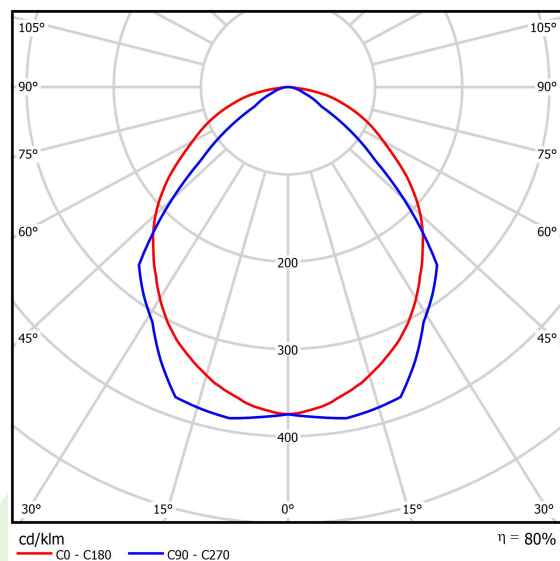

A graph of light