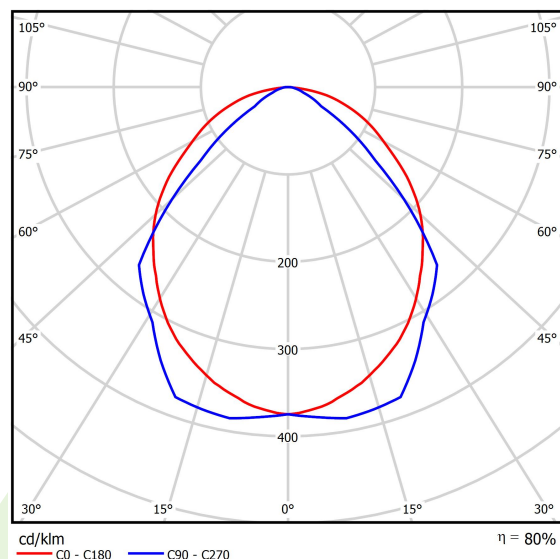

A graph of light