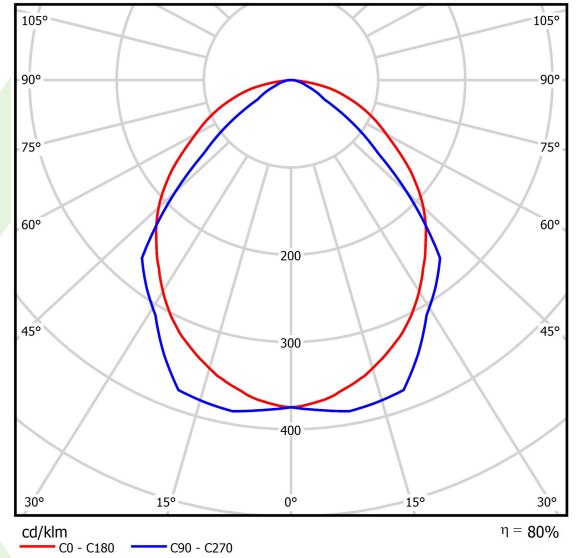

Mechanical data

Assembly	mounted in module ceilings as well as plasterboard ceilings, directly mounted to ceiling construction and surface mounted on slings using accessories
Material	steel sheet
Color	RAL 9016 (white)
Diffuser	OPTICS (optical system based on lenses)
Impact resistant	IK04
Weight [kg]	5,9
Dimensions [mm]	593 x 593 x 39
Mounting hole [mm]	610 x 610

A graph of light

Accessories

Index 19.3044.0002.34
Name Frame for ceiling mounting / 600X600

Index 2C1A7392
Name Adaptive frame for plasterboard ceiling (600x600)

Index 01ARNL-AGK625
Name Adaptive frame for plasterboard ceiling / 625X625

Index 19.3272.0101.34
Name SUSPENSION NEW TYPE-G+H 34 LENGHT 1,5M WIRE 3X SET TYPE-Y