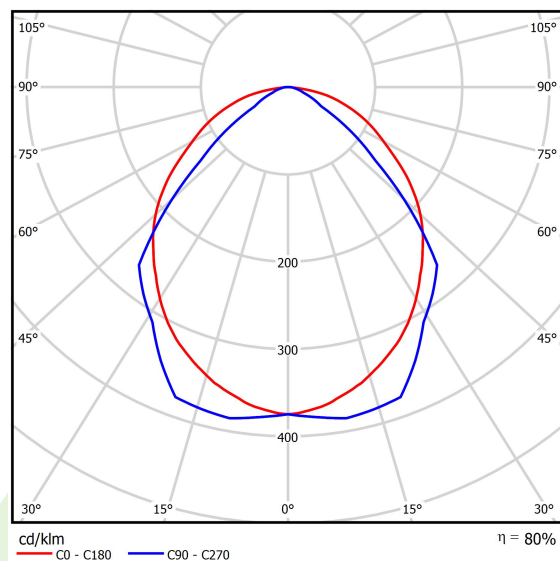

## Light and electrical data

Light source	<b>LED</b>
Luminous flux LED [lm]	<b>3926</b>
LED power [W]	<b>20</b>
Luminaire luminous flux [lm]	<b>3134</b>
Power of luminaire [W]	<b>21,7</b>
Luminaire's light efficiency [lm/W]	<b>144,4</b>
Color of the light [K]	<b>4000</b>
CRI	<b>&gt;80</b>
SDCM (LED sources)	<b>3</b>
Beam angle [°]	<b>(C0-C180) / (C90-C270) - 100,4° / 90,8°</b>
Protection against electric shock	<b>I</b>
Protection degree	<b>IP20</b>
Voltage	<b>220..240 V, 50..60 Hz</b>
Lifetime of LED sources [h]	<b>100000</b>
Lx/By	<b>L70/B50</b>
Operating temperature range [°C]	<b>5 ÷ 30</b>
Driver	<b>standard on/off (E)</b>
Power factor cos φ	<b>&gt;0,95</b>
Circuit load capacity	<b>30 (B10), 48 (B16), 43 (C10), 70 (C16)</b>

## A graph of light