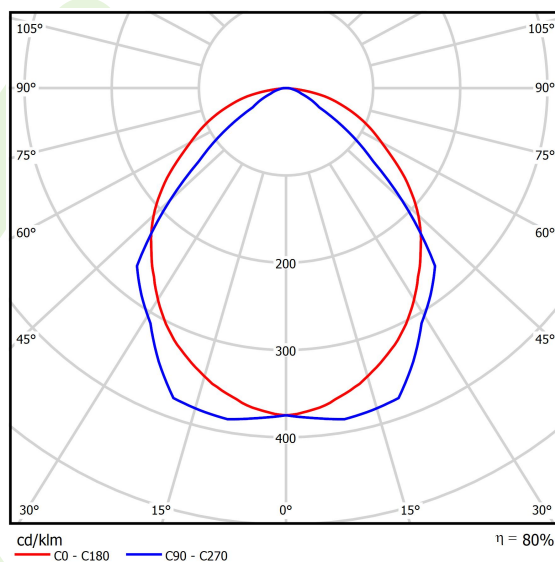

## Light and electrical data

Light source	<b>LED</b>
Luminous flux LED [lm]	<b>4565</b>
LED power [W]	<b>23,4</b>
Luminaire luminous flux [lm]	<b>3644</b>
Power of luminaire [W]	<b>24,7</b>
Luminaire's light efficiency [lm/W]	<b>147,5</b>
Color of the light [K]	<b>4000</b>
CRI	<b>&gt;80</b>
SDCM (LED sources)	<b>3</b>
Beam angle [°]	<b>(C0-C180) / (C90-C270) - 100,4° / 90,8°</b>
Protection against electric shock	<b>I</b>
Protection degree	<b>IP20</b>
Voltage	<b>220..240 V, 50..60 Hz</b>
Lifetime of LED sources [h]	<b>100000</b>
Lx/By	<b>L70/B50</b>
Operating temperature range [°C]	<b>5 ÷ 30</b>
Driver	<b>standard on/off (E)</b>
Power factor cos φ	<b>&gt;0,95</b>
Circuit load capacity	<b>30 (B10), 48 (B16), 43 (C10), 70 (C16)</b>

## A graph of light