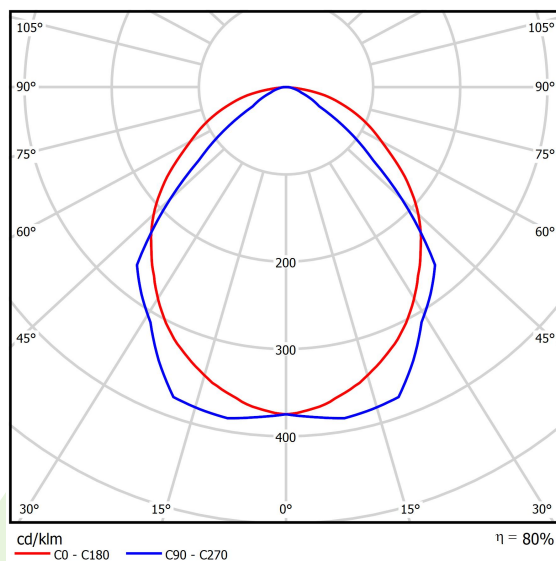

A graph of light