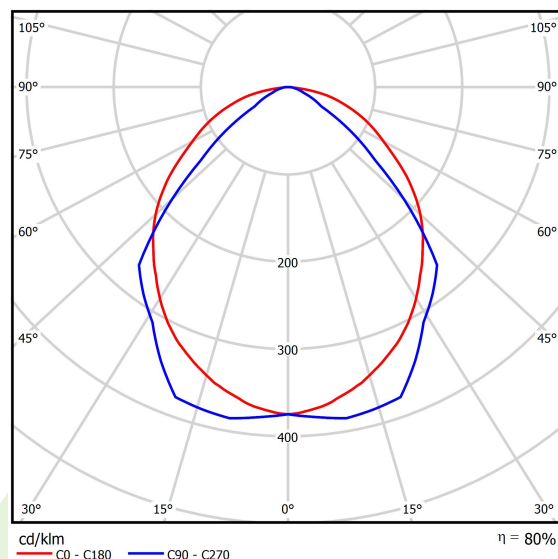

A graph of light