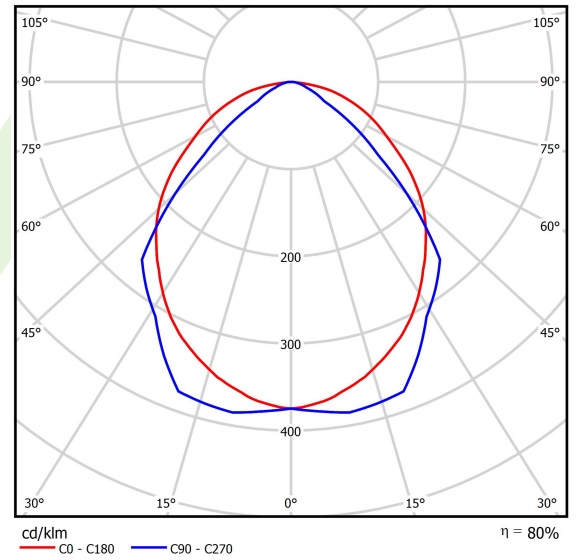

Mechanical data

Assembly	mounted in module ceilings as well as plasterboard ceilings, directly mounted to ceiling construction and surface mounted on slings using accessories
Material	steel sheet
Color	RAL 9016 (white)
Diffuser	OPTICS (optical system based on lenses)
Impact resistant	IK04
Dimensions [mm]	593 x 593 x 39
Mounting hole [mm]	610 x 610

A graph of light

Accessories

Index 19.3044.0002.34
Name Frame for ceiling mounting / 600X600

Index 2C1A7392
Name Adaptive frame for plasterboard ceiling (600x600)

Index 01ARNL-AGK625
Name Adaptive frame for plasterboard ceiling / 625X625

Index 19.3272.0101.34
Name SUSPENSION NEW TYPE-G+H 34 LENGHT 1,5M WIRE 3X SET TYPE-Y