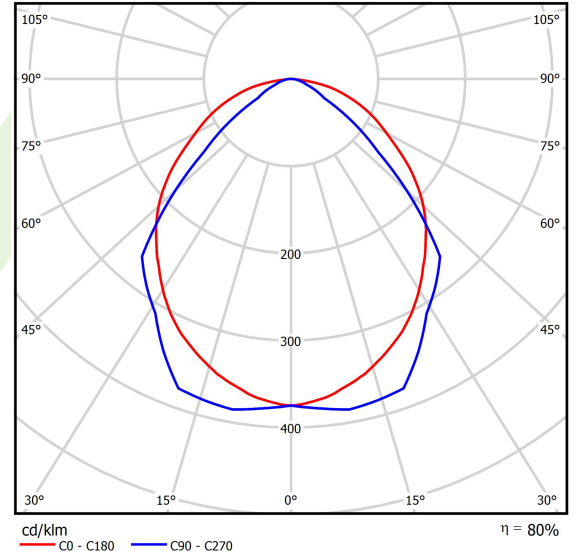

Mechanical data

Assembly	mounted in module ceilings as well as plasterboard ceilings, directly mounted to ceiling construction and surface mounted on slings using accessories
Material	steel sheet
Color	RAL 9016 (white)
Diffuser	OPTICS (optical system based on lenses)
Impact resistant	IK04
Dimensions [mm]	593 x 593 x 39
Mounting hole [mm]	610 x 610

A graph of light

Accessories

Index 19.3044.0002.34
Name Frame for ceiling mounting / 600X600

Index 2C1A7392
Name Adaptive frame for plasterboard ceiling (600x600)

Index 01ARNL-AGK625
Name Adaptive frame for plasterboard ceiling / 625X625

Index 19.3272.0101.34
Name SUSPENSION NEW TYPE-G+H 34 LENGHT 1,5M WIRE 3X SET TYPE-Y