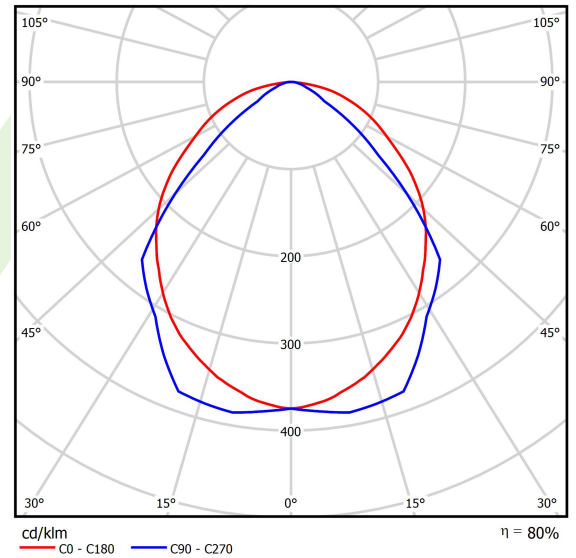

Mechanical data

Assembly	mounted in module ceilings as well as plasterboard ceilings, directly mounted to ceiling construction and surface mounted on slings using accessories
Material	steel sheet
Color	RAL 9016 (white)
Diffuser	OPTICS (optical system based on lenses)
Impact resistant	IK04
Dimensions [mm]	1193 x 293 x 39
Mounting hole [mm]	1210 x 310

A graph of light

Accessories

Index 19.3044.0001.34
Name Frame for ceiling mounting / 1200X300

Index 01ARNL-AGK120X30
Name Adaptive frame for plasterboard ceiling / 1200X300

Index 19.3272.0101.34
Name SUSPENSION NEW TYPE-G+H 34 LENGHT 1,5M WIRE 3X SET TYPE-Y