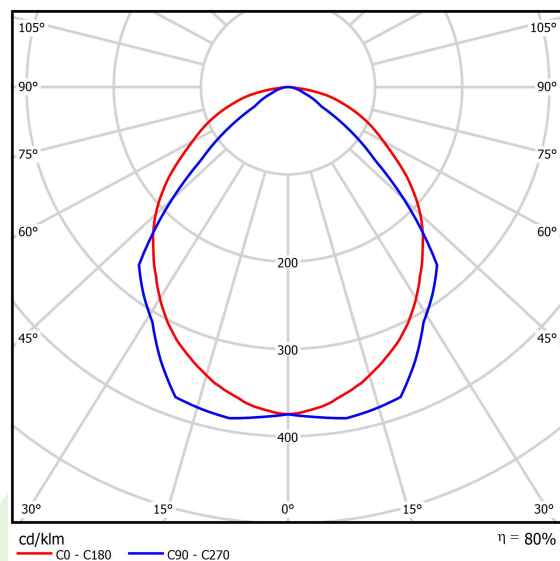

## Light and electrical data

Light source	<b>LED</b>
Luminous flux LED [lm]	<b>16660</b>
LED power [W]	<b>102</b>
Luminaire luminous flux [lm]	<b>13298</b>
Power of luminaire [W]	<b>114</b>
Luminaire's light efficiency [lm/W]	<b>116,6</b>
Color of the light [K]	<b>4000</b>
CRI	<b>&gt;80</b>
SDCM (LED sources)	<b>3</b>
Beam angle [°]	<b>(C0-C180) / (C90-C270) - 100,4° / 90,8°</b>
Protection against electric shock	<b>I</b>
Protection degree	<b>IP20</b>
Voltage	<b>220..240 V, 50..60 Hz</b>
Lifetime of LED sources [h]	<b>100000 (1) / 147000 (2)</b>
Lx/By	<b>L80/B10 (1) / L70/B50 (2)</b>
Operating temperature range [°C]	<b>5 ÷ 30</b>
Driver	<b>standard on/off (E)</b>
Power factor cos φ	<b>&gt;0,95</b>
Circuit load capacity	<b>15 (B10), 24 (B16), 24(C10), 40 (C16)</b>

## A graph of light