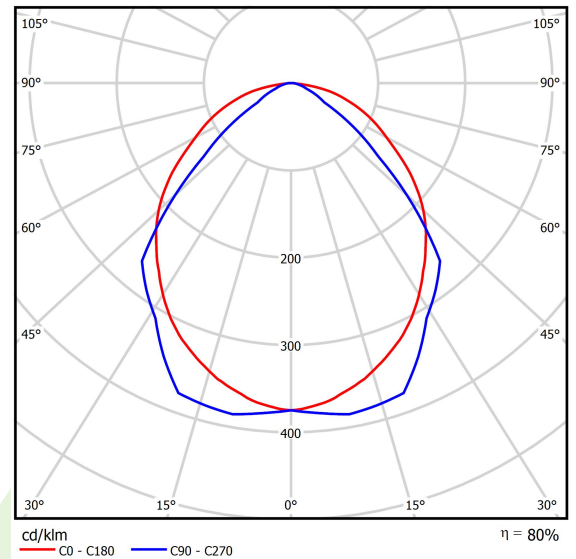

## Light and electrical data

Light source	<b>LED</b>
Luminous flux LED [lm]	<b>5234</b>
LED power [W]	<b>26,6</b>
Luminaire luminous flux [lm]	<b>4178</b>
Power of luminaire [W]	<b>28,2</b>
Luminaire's light efficiency [lm/W]	<b>148,2</b>
Color of the light [K]	<b>4000</b>
CRI	<b>&gt;80</b>
SDCM (LED sources)	<b>3</b>
Beam angle [°]	<b>(C0-C180) / (C90-C270) - 100,4° / 90,8°</b>
Protection against electric shock	<b>I</b>
Protection degree	<b>IP20</b>
Voltage	<b>220..240 V, 50..60 Hz</b>
Lifetime of LED sources [h]	<b>100000 (1) / 147000 (2)</b>
Lx/By	<b>L80/B10 (1) / L70/B50 (2)</b>
Operating temperature range [°C]	<b>5 ÷ 30</b>
Driver	<b>standard on/off (E)</b>
Power factor cos φ	<b>&gt;0,95</b>
Circuit load capacity	<b>22 (B10), 34 (B16), 33 (C10), 54 (C16)</b>

## A graph of light