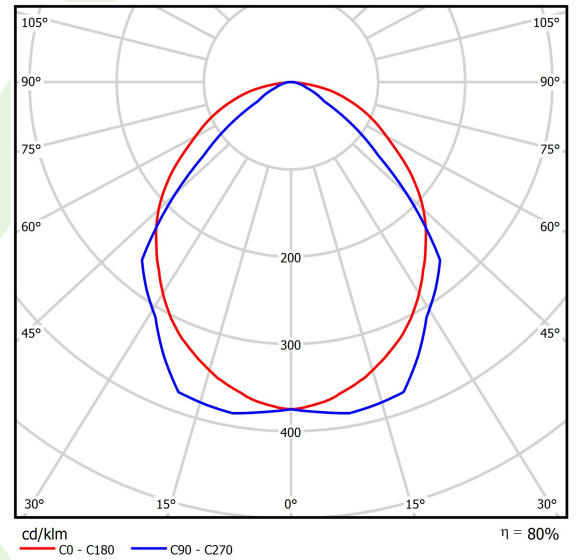

Mechanical data

Assembly	mounted in module ceilings as well as plasterboard ceilings, directly mounted to ceiling construction and surface mounted on slings using accessories
Material	steel sheet
Color	RAL 9016 (white)
Diffuser	OPTICS (optical system based on lenses)
Impact resistant	IK04
Weight [kg]	5,9
Dimensions [mm]	1193 x 293 x 39
Mounting hole [mm]	1210 x 310

A graph of light

Accessories

Index 19.3044.0001.34
Name Frame for ceiling mounting / 1200X300

Index 01ARNL-AGK120X30
Name Adaptive frame for plasterboard ceiling / 1200X300

Index 19.3272.0101.34
Name SUSPENSION NEW TYPE-G+H 34 LENGHT 1,5M WIRE 3X SET TYPE-Y