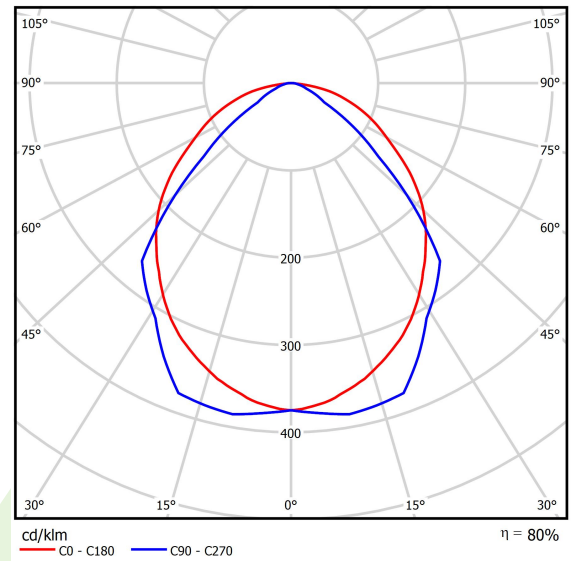

A graph of light