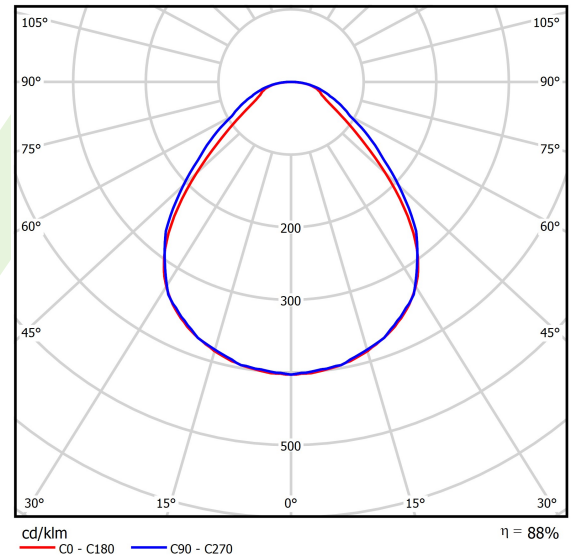

Accessories

Index 19.3213.0080.34
Name BACKPANEL LED RECESSED ACCESSORIES 34 / 1200X300

Index 19.3213.0074.34
Name BACKPANEL LED SURFACE ACCESSORIES 34 / 1200X300

Index 19.3213.0077.34
Name BACKPANEL LED ACCESSORIES SET WITH SUSPENSION 1,5M / 1200X300