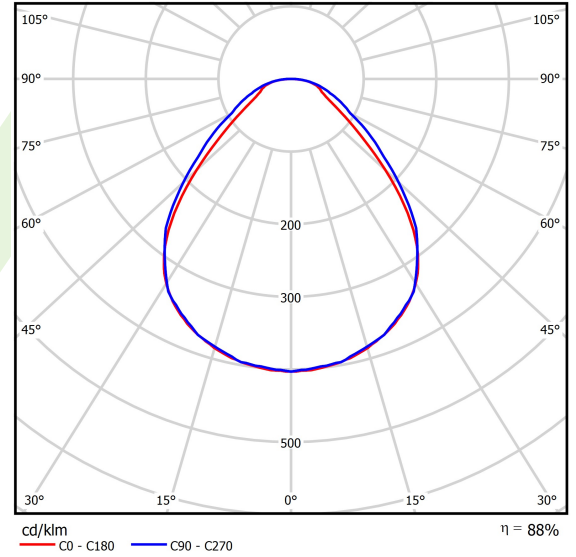

Accessories

Index 19.3213.0080.34

Name BACKPANEL LED RECESSED ACCESSORIES 34 / 1200X300

Index 19.3213.0074.34

Name BACKPANEL LED SURFACE ACCESSORIES 34 / 1200X300

Index 19.3213.0077.34

Name BACKPANEL LED ACCESSORIES SET WITH SUSPENSION 1,5M / 1200X300