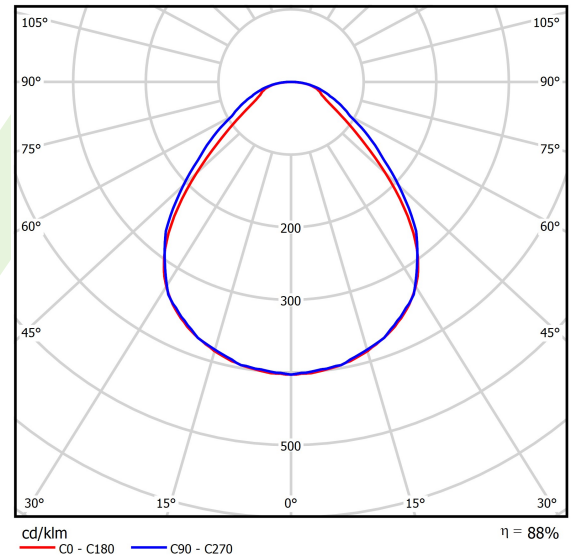

Accessories

Index 19.3213.0080.34

Name BACKPANEL LED RECESSED ACCESSORIES 34 / 1200X300

Index 19.3213.0074.34

Name BACKPANEL LED SURFACE ACCESSORIES 34 / 1200X300

Index 19.3213.0077.34

Name BACKPANEL LED ACCESSORIES SET WITH SUSPENSION 1,5M / 1200X300