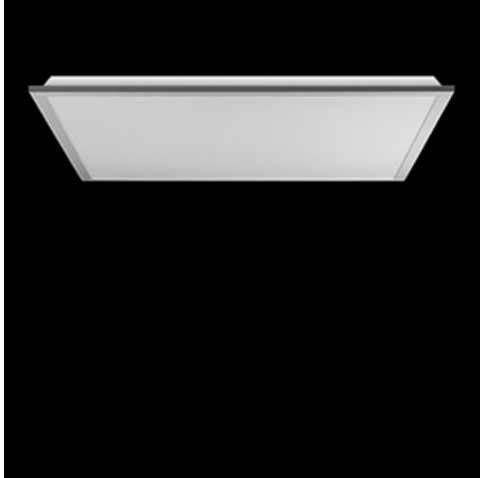

Product: BACKPANEL LED 4800 MICRO-PRM EDD IP20/44 34 830 1200X300

Index: 19.4260.2213.34

Description

Modern LED panel dedicated to be mounted on suspended modular ceilings, cardboard suspended ceilings (using adaptive frame), directly on the ceiling (using adaptive frame) or using adaptive frame and suspensions. Equipped with the highly efficient LED sources. Direct light distribution. Luminaire body made from steel sheet. PMMA opal diffuser. Colour of luminaire - white. CRI>80. Luminaire dedicated for the public use structure like offices, conference rooms, classrooms, lecture halls etc.

Product information

Category	Recessed luminaires
Family	BACKPANEL LED
Name	BACKPANEL LED 4800 MICRO-PRM EDD IP20/44 34 830 1200X300
Index	19.4260.2213.34
EAN	5902107293987

Light and electrical data

Light source	LED
Luminous flux LED [lm]	4822
LED power [W]	24,3
Luminaire luminous flux [lm]	4243
Power of luminaire [W]	27,2
Luminaire's light efficiency [lm/W]	155,9
Color of the light [K]	3000
CRI	>80
SDCM (LED sources)	3
Beam angle [°]	(C0-C180) / (C90-C270) - 88,6° / 93°
Photobiological risk class (IEC/EN 62471)	RG0
Protection against electric shock	II
Protection degree	IP20/44
Voltage	220..240 V, 50..60 Hz
Lifetime of LED sources [h]	100000
Lx/By	L80/B10
Operating temperature range [°C]	5 ÷ 30
Driver	DIM DALI (EDD)
Power factor cos φ	>0,95
Circuit load capacity	20 (B10), 30 (B16), 32 (C10), 52 (C16)

Mechanical data

Assembly	mounted in module ceilings as well as plasterboard ceilings, directly mounted to ceiling construction and surface mounted on slings using accessories
Material	steel sheet
Color	RAL 9016 (white)
Diffuser	Micro-PRM (micro-prismatic diffuser PMMA)
Impact resistant	IK04
Weight [kg]	3,1
Dimensions [mm]	1195 x 295 x 34