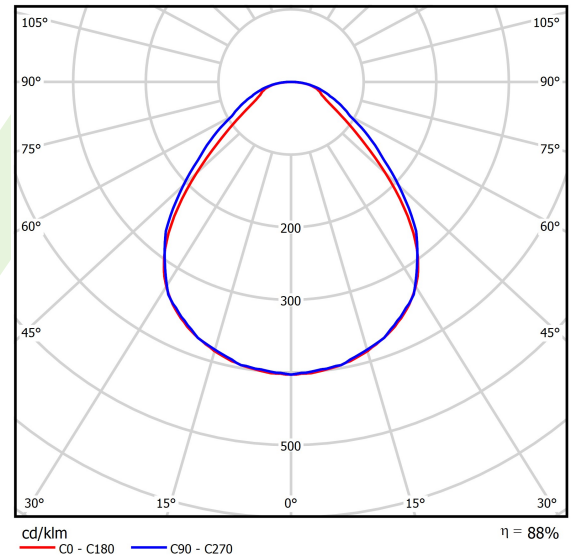

Accessories

Index 19.3213.0080.34

Name BACKPANEL LED RECESSED ACCESSORIES 34 / 1200X300

Index 19.3213.0074.34

Name BACKPANEL LED SURFACE ACCESSORIES 34 / 1200X300

Index 19.3213.0077.34

Name BACKPANEL LED ACCESSORIES SET WITH SUSPENSION 1,5M / 1200X300