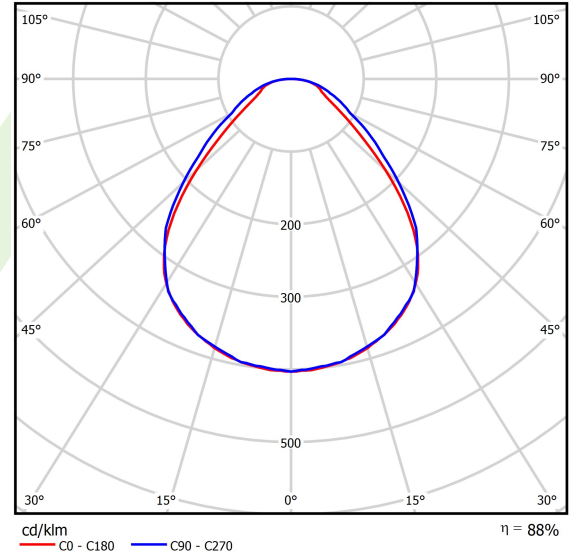

Accessories

Index 19.3213.0080.34
Name BACKPANEL LED RECESSED ACCESSORIES 34 / 1200X300

Index 19.3213.0074.34
Name BACKPANEL LED SURFACE ACCESSORIES 34 / 1200X300

Index 19.3213.0077.34
Name BACKPANEL LED ACCESSORIES SET WITH SUSPENSION 1,5M / 1200X300