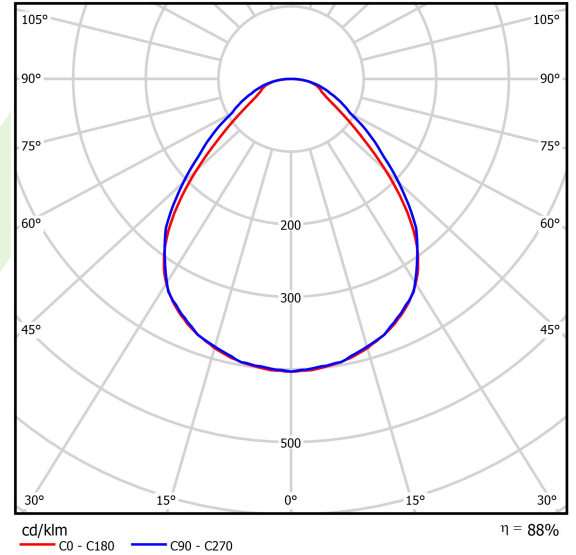

Accessories

Index 19.3213.0080.34

Name BACKPANEL LED RECESSED ACCESSORIES 34 / 1200X300

Index 19.3213.0074.34

Name BACKPANEL LED SURFACE ACCESSORIES 34 / 1200X300

Index 19.3213.0077.34

Name BACKPANEL LED ACCESSORIES SET WITH SUSPENSION 1,5M / 1200X300