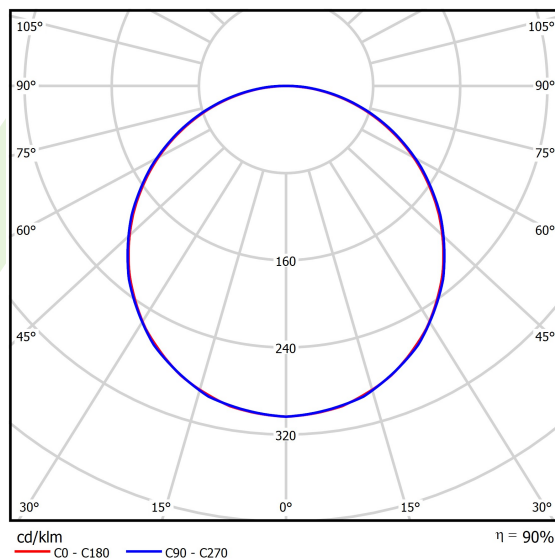

Accessories

Index 19.3213.0080.34

Name BACKPANEL LED RECESSED ACCESSORIES 34 / 1200X300

Index 19.3213.0074.34

Name BACKPANEL LED SURFACE ACCESSORIES 34 / 1200X300

Index 19.3213.0077.34

Name BACKPANEL LED ACCESSORIES SET WITH SUSPENSION 1,5M / 1200X300