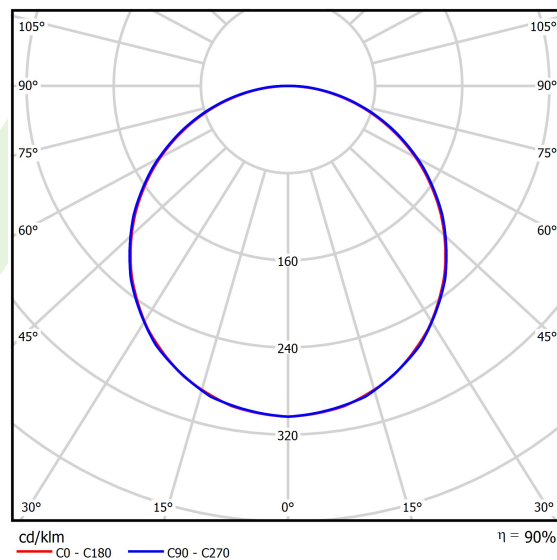

Accessories

Index 19.3213.0080.34

Name BACKPANEL LED RECESSED ACCESSORIES 34 / 1200X300

Index 19.3213.0074.34

Name BACKPANEL LED SURFACE ACCESSORIES 34 / 1200X300

Index 19.3213.0077.34

Name BACKPANEL LED ACCESSORIES SET WITH SUSPENSION 1,5M / 1200X300