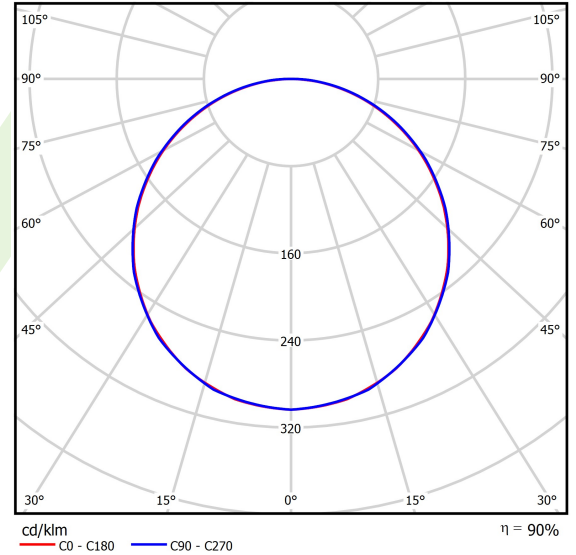

Accessories

Index 19.3213.0080.34
Name BACKPANEL LED RECESSED ACCESSORIES 34 / 1200X300

Index 19.3213.0074.34
Name BACKPANEL LED SURFACE ACCESSORIES 34 / 1200X300

Index 19.3213.0077.34
Name BACKPANEL LED ACCESSORIES SET WITH SUSPENSION 1,5M / 1200X300