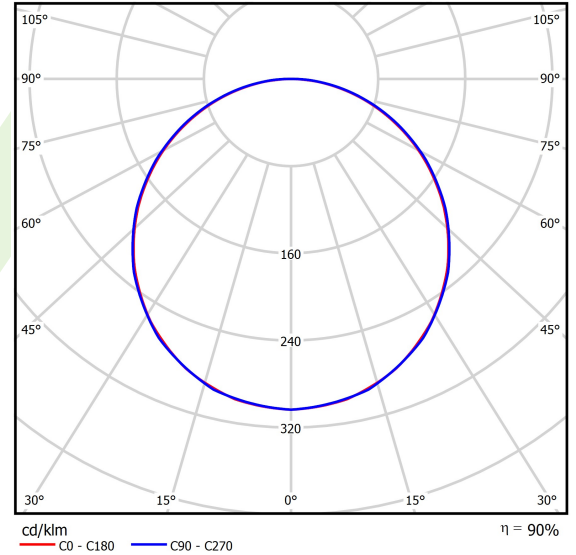

Accessories

Index 19.3213.0080.34

Name BACKPANEL LED RECESSED ACCESSORIES 34 / 1200X300

Index 19.3213.0074.34

Name BACKPANEL LED SURFACE ACCESSORIES 34 / 1200X300

Index 19.3213.0077.34

Name BACKPANEL LED ACCESSORIES SET WITH SUSPENSION 1,5M / 1200X300