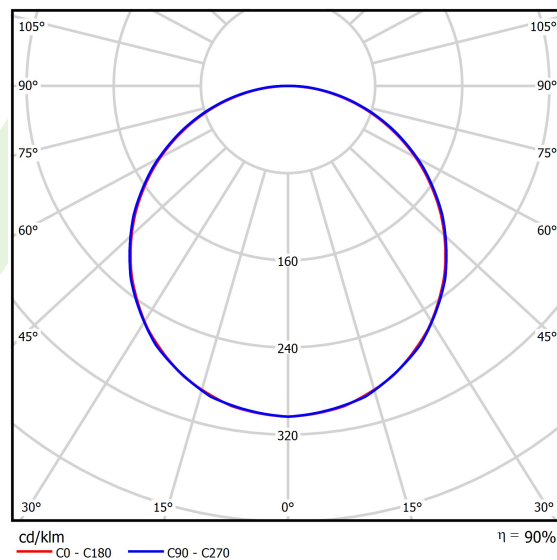

## Light and electrical data

Light source	<b>LED</b>
Luminous flux LED [lm]	<b>3728</b>
LED power [W]	<b>18,4</b>
Luminaire luminous flux [lm]	<b>3355</b>
Power of luminaire [W]	<b>20,6</b>
Luminaire's light efficiency [lm/W]	<b>162,8</b>
Color of the light [K]	<b>3000</b>
CRI	<b>&gt;80</b>
SDCM (LED sources)	<b>3</b>
Beam angle [°]	<b>(C0-C180) / (C90-C270) - 113,8° / 114,6°</b>
Photobiological risk class (IEC/EN 62471)	<b>RG0</b>
Protection against electric shock	<b>II</b>
Protection degree	<b>IP20/44</b>
Voltage	<b>220..240 V, 50..60 Hz</b>
Lifetime of LED sources [h]	<b>100000</b>
Lx/By	<b>L80/B10</b>
Operating temperature range [°C]	<b>5 ÷ 30</b>
Driver	<b>standard on/off (E)</b>
Power factor cos φ	<b>&gt;0,95</b>
Circuit load capacity	<b>31 (B10), 50 (B16), 50 (C10), 80 (C16)</b>

## A graph of light