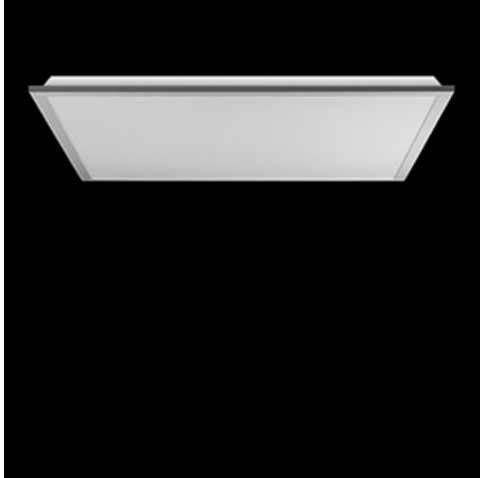

Product: BACKPANEL LED 3800 PLX E IP20/44 34 830 1200X300

Index: 19.4260.4111.34

Description

Modern LED panel dedicated to be mounted on suspended modular ceilings, cardboard suspended ceilings (using adaptive frame), directly on the ceiling (using adaptive frame) or using adaptive frame and suspensions. Equipped with the highly efficient LED sources. Direct light distribution. Luminaire body made from steel sheet. PMMA opal diffuser. Colour of luminaire - white. CRI>80. Luminaire dedicated for the public use structure like offices, conference rooms, classrooms, lecture halls etc.

Product information

Category	Recessed luminaires
Family	BACKPANEL LED
Name	BACKPANEL LED 3800 PLX E IP20/44 34 830 1200X300
Index	19.4260.4111.34
EAN	5902107293840

Light and electrical data

Light source	LED
Luminous flux LED [lm]	3728
LED power [W]	18,4
Luminaire luminous flux [lm]	3355
Power of luminaire [W]	20,6
Luminaire's light efficiency [lm/W]	162,8
Color of the light [K]	3000
CRI	>80
SDCM (LED sources)	3
Beam angle [°]	(C0-C180) / (C90-C270) - 113,8° / 114,6°
Photobiological risk class (IEC/EN 62471)	RG0
Protection against electric shock	II
Protection degree	IP20/44
Voltage	220..240 V, 50..60 Hz
Lifetime of LED sources [h]	100000
Lx/By	L80/B10
Operating temperature range [°C]	5 ÷ 30
Driver	standard on/off (E)
Power factor cos φ	>0,95
Circuit load capacity	31 (B10), 50 (B16), 50 (C10), 80 (C16)

Mechanical data

Assembly	mounted in module ceilings as well as plasterboard ceilings, directly mounted to ceiling construction and surface mounted on slings using accessories
Material	steel sheet
Color	RAL 9016 (white)
Diffuser	PLX (PMMA opal)
Impact resistant	IK04
Weight [kg]	3,1
Dimensions [mm]	1195 x 295 x 34