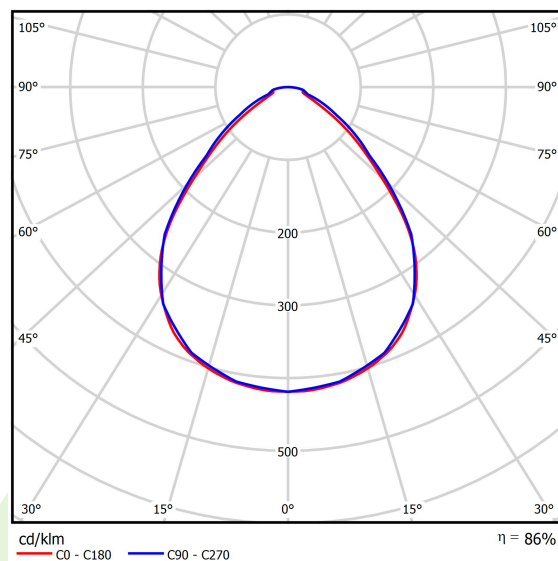

## Light and electrical data

Light source	<b>LED</b>
Luminous flux LED [lm]	<b>7854</b>
LED power [W]	<b>39,8</b>
Luminaire luminous flux [lm]	<b>6769</b>
Power of luminaire [W]	<b>42,2</b>
Luminaire's light efficiency [lm/W]	<b>160,4</b>
Color of the light [K]	<b>4000</b>
CRI	<b>&gt;80</b>
SDCM (LED sources)	<b>4</b>
Beam angle [°]	<b>(C0-C180) / (C90-C270) - 87,4° / 89,2°</b>
Protection against electric shock	<b>I</b>
Protection degree	<b>IP20/44</b>
Voltage	<b>220..240 V, 50..60 Hz</b>
Lifetime of LED sources [h]	<b>54000</b>
Lx/By	<b>L80/B10</b>
Operating temperature range [°C]	<b>5 ÷ 30</b>
Driver	<b>standard on/off (E)</b>
Power factor cos φ	<b>&gt;0,95</b>
Circuit load capacity	<b>9 (B10), 15 (B16), 15 (C10), 24 (C16)</b>

## A graph of light