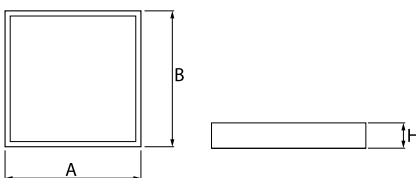

Mechanical data

Assembly	mounted in module ceilings
Material	steel sheet
Color	white
Diffuser	Micro-PRM (micro-prismatic diffuser PMMA)
Impact resistant	IK04
Dimensions [mm]	596 x 596 x 100