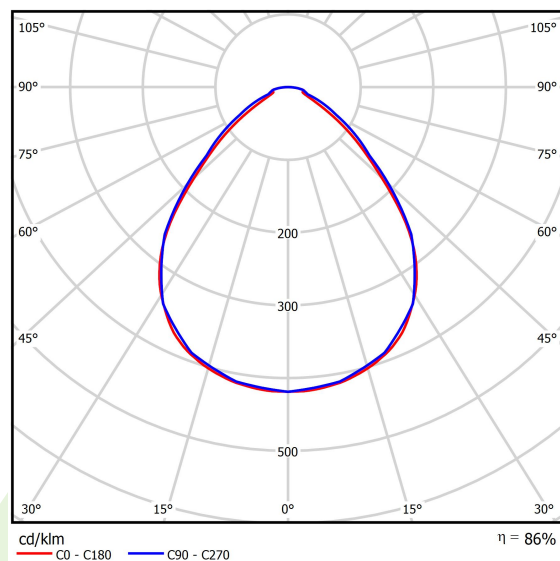

## Light and electrical data

Light source	<b>LED</b>
Luminous flux LED [lm]	<b>5313</b>
LED power [W]	<b>30,6</b>
Luminaire luminous flux [lm]	<b>4579</b>
Power of luminaire [W]	<b>33,2</b>
Luminaire's light efficiency [lm/W]	<b>137,9</b>
Color of the light [K]	<b>3000</b>
CRI	<b>&gt;80</b>
SDCM (LED sources)	<b>4</b>
Beam angle [°]	<b>(C0-C180) / (C90-C270) - 87,4° / 89,2°</b>
Protection against electric shock	<b>I</b>
Protection degree	<b>IP20/44</b>
Voltage	<b>220..240 V, 50..60 Hz</b>
Lifetime of LED sources [h]	<b>54000</b>
Lx/By	<b>L80/B10</b>
Operating temperature range [°C]	<b>5 ÷ 30</b>
Driver	<b>standard on/off (E)</b>
Power factor cos φ	<b>&gt;0,95</b>
Circuit load capacity	<b>22 (B10), 34 (B16), 33 (C10), 54 (C16)</b>

## A graph of light