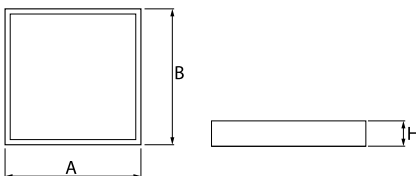

Mechanical data

Assembly	mounted in module ceilings
Material	steel sheet
Color	white
Diffuser	Micro-PRM (micro-prismatic diffuser PMMA)
Impact resistant	IK04
Dimensions [mm]	596 x 596 x 100