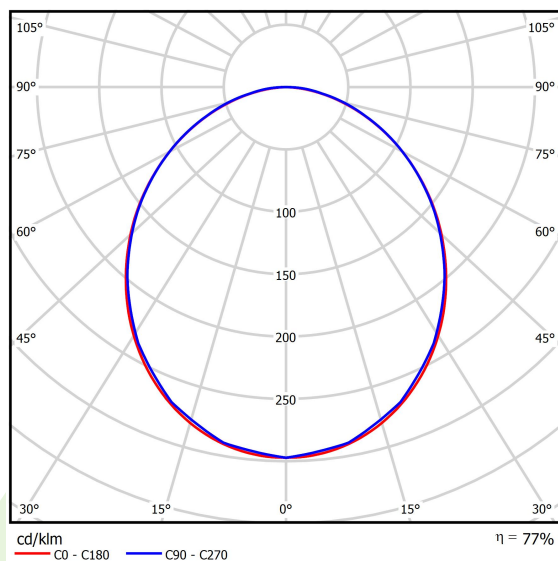

## Light and electrical data

Light source	<b>LED</b>
Luminous flux LED [lm]	<b>5313</b>
LED power [W]	<b>30,6</b>
Luminaire luminous flux [lm]	<b>4094</b>
Power of luminaire [W]	<b>33,2</b>
Luminaire's light efficiency [lm/W]	<b>123,3</b>
Color of the light [K]	<b>3000</b>
CRI	<b>&gt;80</b>
SDCM (LED sources)	<b>4</b>
Beam angle [°]	<b>(C0-C180) / (C90-C270) - 103,6° / 103,2°</b>
Protection against electric shock	<b>I</b>
Protection degree	<b>IP20/44</b>
Voltage	<b>220..240 V, 50..60 Hz</b>
Lifetime of LED sources [h]	<b>54000</b>
Lx/By	<b>L80/B10</b>
Operating temperature range [°C]	<b>5 ÷ 30</b>
Driver	<b>standard on/off (E)</b>
Power factor cos φ	<b>&gt;0,95</b>
Circuit load capacity	<b>22 (B10), 34 (B16), 33 (C10), 54 (C16)</b>

## A graph of light