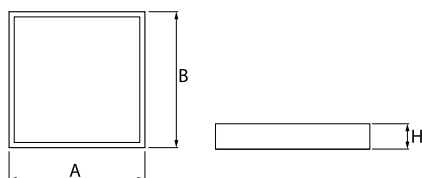

Product information

Category	Compact
Family	RUBIN LOOK LED SMOOTH COMPACT
Name	RUBIN LOOK LED SMOOTH COMPACT 4000 PLX E 34 840
Index	19.4250.1321.34
EAN	5902107183424

Light and electrical data

Light source	LED
Luminous flux LED [lm]	4695
LED power [W]	21,4
Luminaire luminous flux [lm]	3552
Power of luminaire [W]	28,9
Luminaire's light efficiency [lm/W]	122,9
Color of the light [K]	4000
CRI	>80
Beam angle [°]	(C0-C180) / (C90-C270) - 111,6° / 112,4°
Photobiological risk class (IEC/EN 62471)	RG0
Protection against electric shock	I
Protection degree	IP40
Voltage	220..240 V, 50..60 Hz
Lifetime of LED sources [h]	100000 (1) / 80000 (2)
Lx/By	L70/B10 (1) / L80/B10 (2)
Operating temperature range [°C]	5 ÷ 30
Driver	standard on/off (E)
Power factor cos φ	>0,95
Circuit load capacity	35 (B10), 65 (B16), 35 (C10), 65 (C16)

Mechanical data

Assembly	surface mounted on ceiling
Material	steel sheet
Color	RAL 9016 (white)
Diffuser	PLX (PMMA opal)
Impact resistant	IK04
Weight [kg]	2
Dimensions [mm]	365 x 365 x 50

A graph of light