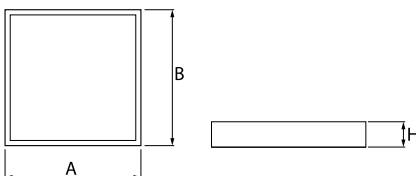

Product information

Category	Compact
Family	RUBIN LOOK LED SMOOTH COMPACT
Name	RUBIN LOOK LED SMOOTH COMPACT 4000 PLX E 21 830
Index	19.4250.1311.21
EAN	5902107208851

Light and electrical data

Light source	LED
Luminous flux LED [lm]	4433
LED power [W]	21,4
Luminaire luminous flux [lm]	3354
Power of luminaire [W]	28,9
Luminaire's light efficiency [lm/W]	116
Color of the light [K]	3000
CRI	>80
Beam angle [°]	(C0-C180) / (C90-C270) - 111,6° / 112,4°
Photobiological risk class (IEC/EN 62471)	RG0
Protection against electric shock	I
Protection degree	IP40
Voltage	220..240 V, 50..60 Hz
Lifetime of LED sources [h]	100000 (1) / 80000 (2)
Lx/By	L70/B10 (1) / L80/B10 (2)
Operating temperature range [°C]	5 ÷ 30
Driver	standard on/off (E)
Power factor cos φ	>0,95
Circuit load capacity	35 (B10), 65 (B16), 35 (C10), 65 (C16)

Mechanical data

Assembly	surface mounted on ceiling
Material	steel sheet
Color	RAL 9006 (grey, metallic, fine structure)
Diffuser	PLX (PMMA opal)
Impact resistant	IK04
Weight [kg]	2
Dimensions [mm]	365 x 365 x 50