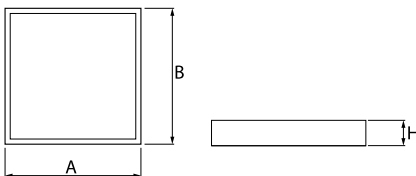

## Light and electrical data

Light source	LED
Luminous flux LED [lm]	2245
LED power [W]	12
Luminaire luminous flux [lm]	1698
Power of luminaire [W]	14,2
Luminaire's light efficiency [lm/W]	119,6
Color of the light [K]	3000
CRI	>80
Beam angle [°]	(C0-C180) / (C90-C270) - 111,6° / 112,4°
Photobiological risk class (IEC/EN 62471)	RG0
Protection against electric shock	I
Protection degree	IP40
Voltage	220..240 V, 50..60 Hz
Lifetime of LED sources [h]	100000 (1) / 80000 (2)
Lx/By	L70/B10 (1) / L80/B10 (2)
Operating temperature range [°C]	5 ÷ 30
Driver	standard on/off (E)
Power factor cos φ	>0,95
Circuit load capacity	75 (B10), 120 (B16), 75 (C10), 120 (C16)

## Mechanical data

Assembly	surface mounted on ceiling
Material	steel sheet
Color	RAL 9016 (white)
Diffuser	PLX (PMMA opal)
Impact resistant	IK04
Weight [kg]	1,95
Dimensions [mm]	365 x 365 x 50