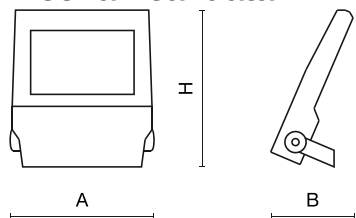

## Mechanical data

Assembly	mounted on wall
Material	aluminum
Color	RAL 9023 (dark grey)
Diffuser	SH (transparent hardened glass)
Impact resistant	IK09
Dimensions [mm]	395 x 93 x 473