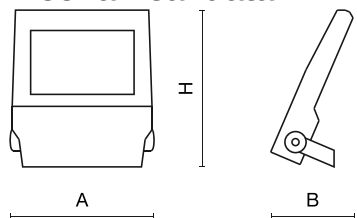

## Mechanical data

Assembly	mounted on wall
Material	aluminum
Color	RAL 9023 (dark grey)
Diffuser	SH (transparent hardened glass)
Impact resistant	IK09
Dimensions [mm]	395 x 93 x 473