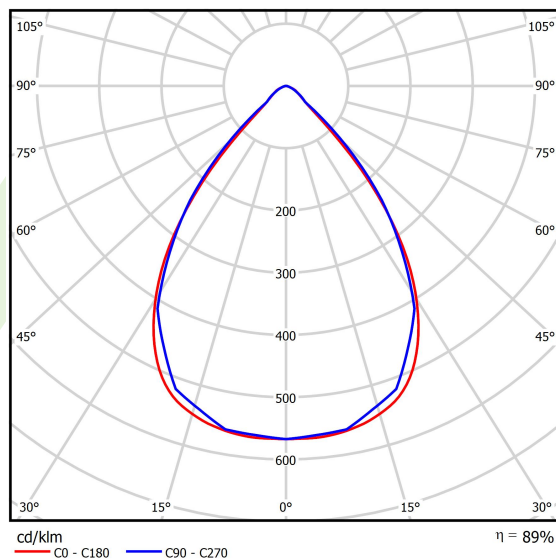

## Light and electrical data

Light source	<b>LED</b>
Luminous flux LED [lm]	<b>34694,6</b>
LED power [W]	<b>169,8</b>
Luminaire luminous flux [lm]	<b>30913</b>
Power of luminaire [W]	<b>190,2</b>
Luminaire's light efficiency [lm/W]	<b>162,5</b>
Color of the light [K]	<b>4000</b>
CRI	<b>&gt;70</b>
SDCM (LED sources)	<b>3</b>
Beam angle [°]	<b>(C0-C180) / (C90-C270) - 75,2° / 74,8°</b>
Photobiological risk class (IEC/EN 62471)	<b>RG0</b>
Protection against electric shock	<b>I</b>
Protection degree	<b>IP66</b>
Voltage	<b>220..240 V, 50..60 Hz</b>
Lifetime of LED sources [h]	<b>100000</b>
Lx/By	<b>L80/B10</b>
Operating temperature range [°C]	<b>-40 ÷ 35</b>
Driver	<b>standard on/off (E)</b>
Power factor cos φ	<b>&gt;0,95</b>
Circuit load capacity	<b>4 (B10), 6 (B16), 7 (C10), 11 (C16)</b>

## A graph of light