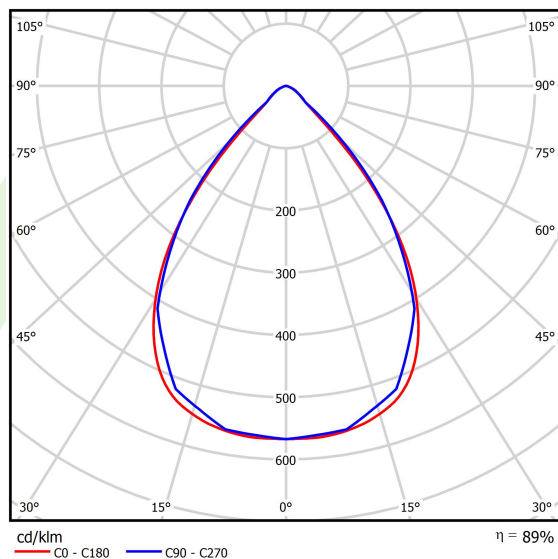

## Light and electrical data

Light source	LED
Luminous flux LED [lm]	17258
LED power [W]	85,6
Luminaire luminous flux [lm]	15377
Power of luminaire [W]	95,9
Luminaire's light efficiency [lm/W]	160,3
Color of the light [K]	4000
CRI	>70
SDCM (LED sources)	3
Beam angle [°]	(C0-C180) / (C90-C270) - 75,2° / 74,8°
Photobiological risk class (IEC/EN 62471)	RG0
Protection against electric shock	I
Protection degree	IP66
Voltage	220..240 V, 50..60 Hz
Lifetime of LED sources [h]	100000
Lx/By	L80/B10
Operating temperature range [°C]	-40 ÷ 35
Driver	standard on/off (E)
Power factor cos φ	>0,95
Circuit load capacity	6 (B10), 10 (B16), 10 (C10), 17 (C16)

## A graph of light