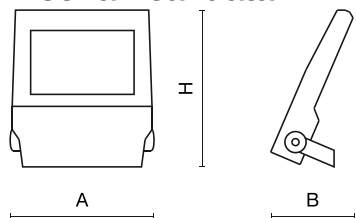

## Light and electrical data

Light source	LED
Luminous flux LED [lm]	17258
LED power [W]	85,6
Luminaire luminous flux [lm]	15377
Power of luminaire [W]	95,9
Luminaire's light efficiency [lm/W]	160,3
Color of the light [K]	4000
CRI	>70
SDCM (LED sources)	3
Beam angle [°]	(C0-C180) / (C90-C270) - 75,2° / 74,8°
Photobiological risk class (IEC/EN 62471)	RG0
Protection against electric shock	I
Protection degree	IP66
Voltage	220..240 V, 50..60 Hz
Lifetime of LED sources [h]	100000
Lx/By	L80/B10
Operating temperature range [°C]	-40 ÷ 35
Driver	standard on/off (E)
Power factor cos φ	>0,95
Circuit load capacity	6 (B10), 10 (B16), 10 (C10), 17 (C16)

## Mechanical data

Assembly	mounted on wall
Material	aluminum
Color	RAL 9023 (dark grey)
Diffuser	SH (transparent hardened glass)
Impact resistant	IK09
Dimensions [mm]	325 x 77 x 398