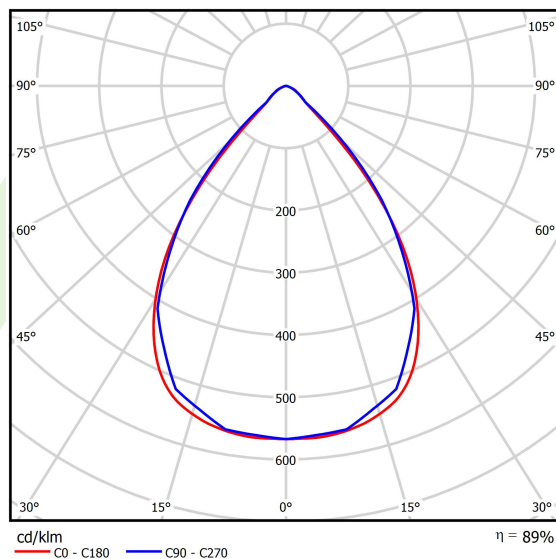

## Light and electrical data

Light source	LED
Luminous flux LED [lm]	8628,9
LED power [W]	42,8
Luminaire luminous flux [lm]	7688
Power of luminaire [W]	47,9
Luminaire's light efficiency [lm/W]	160,5
Color of the light [K]	4000
CRI	>70
SDCM (LED sources)	3
Beam angle [°]	(C0-C180) / (C90-C270) - 75,2° / 74,8°
Photobiological risk class (IEC/EN 62471)	RG0
Protection against electric shock	I
Protection degree	IP66
Voltage	220..240 V, 50..60 Hz
Lifetime of LED sources [h]	100000
Lx/By	L80/B10
Operating temperature range [°C]	-40 ÷ 35
Driver	standard on/off (E)
Power factor cos φ	>0,95
Circuit load capacity	6 (B10), 10 (B16), 10 (C10), 17 (C16)

## A graph of light