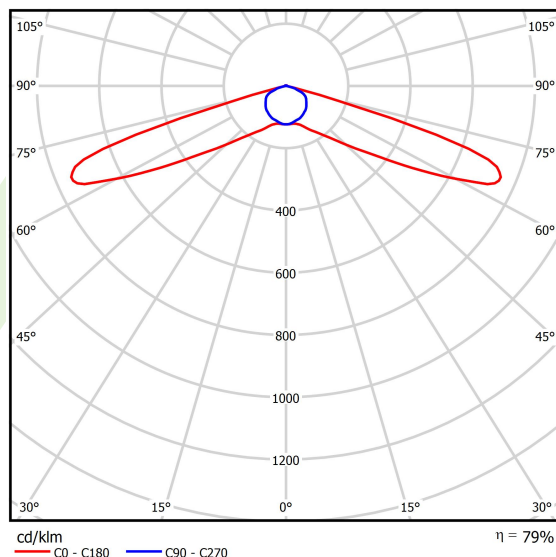

Product information

Category	Outdoor luminaires
Family	NUMANCIA M PRO LED
Name	NUMANCIA M PRO LED 35000 SH STREET-S E IP66 12 740
Index	19.4115.2471.12
EAN	5902107371593

Light and electrical data

Light source	LED
Luminous flux LED [lm]	34694,6
LED power [W]	169,8
Luminaire luminous flux [lm]	27548
Power of luminaire [W]	190,2
Luminaire's light efficiency [lm/W]	144,8
Color of the light [K]	4000
CRI	>70
SDCM (LED sources)	3
Beam angle [°]	(C0-C180) / (C90-C270) - 145,6° / 130,6°
Photobiological risk class (IEC/EN 62471)	RG0
Protection against electric shock	I
Protection degree	IP66
Voltage	220..240 V, 50..60 Hz
Lifetime of LED sources [h]	100000
Lx/By	L80/B10
Operating temperature range [°C]	-40 ÷ 35
Driver	standard on/off (E)
Power factor cos φ	>0,95
Circuit load capacity	4 (B10), 6 (B16), 7 (C10), 11 (C16)

Mechanical data

Assembly	mounted on wall
Material	aluminum
Color	RAL 9023 (dark grey)
Diffuser	SH (transparent hardened glass)
Impact resistant	IK09
Weight [kg]	6,75
Dimensions [mm]	395 x 93 x 473

A graph of light